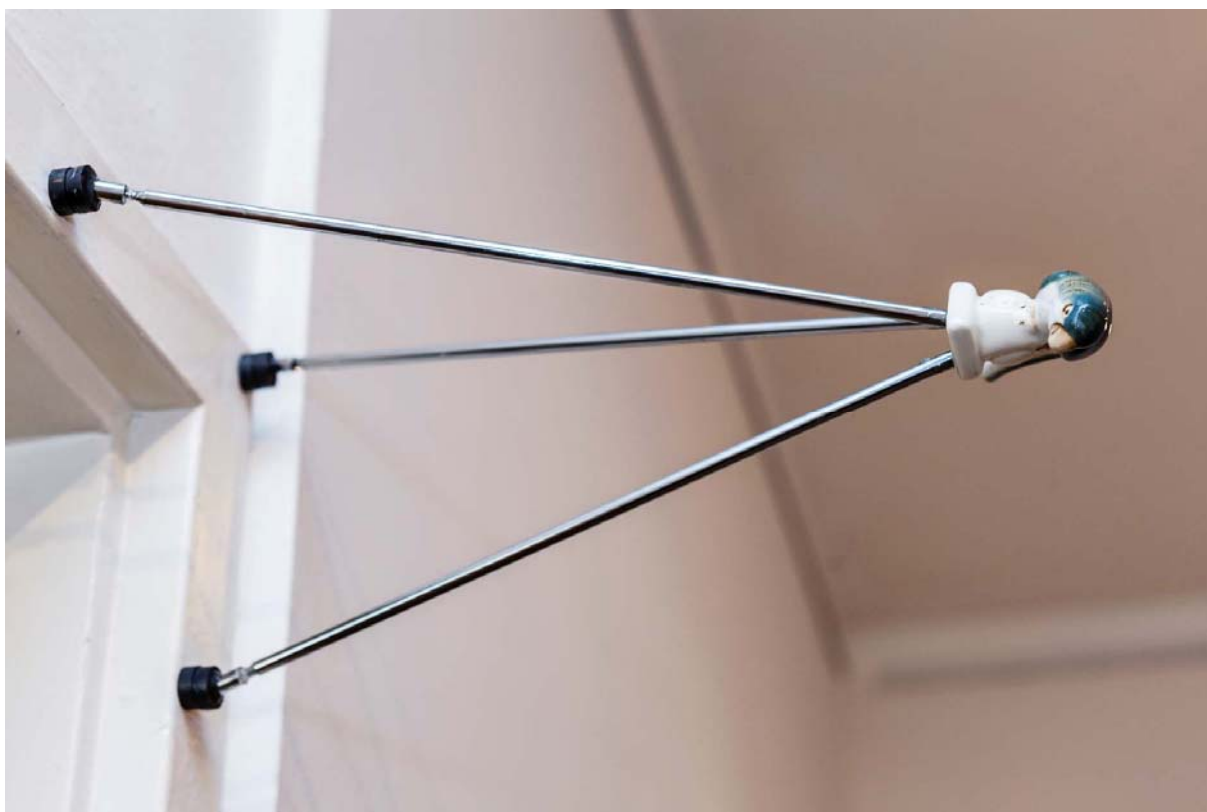

Mihut Boscu Kafchin, "Figurative sport", 2012/2013
Installation (racket, screw bars, 3 tennis balls, paint), variable dimensions

Mihut Boscu Kafchin, "Figurative sport against wall", 2013
Video animation, 00.19 min. (edition 1/3+2AP)

Pavla Sceranková, "Magic Parrot", 2013
From the series Escape Plan
Porcelain statuette, radio antennas, 23 – 77 cm

Pavla Sceranková, "Unikající kůň / Escaping Horse", 2012

From the series Escape Plan

Porcelain statuette, epoxide, 23 cm

Pavla Sceranková, "Prchající jelen / Fleeing Deer", 2012
From the series Escape Plan
Porcelain statuette, copper pipes, 23 cm

Peter Puklus, "Statue of a Lefthanded Soldier", 2013
C-print, painted wood, xerox prints, 80 x 80 x 240 cm